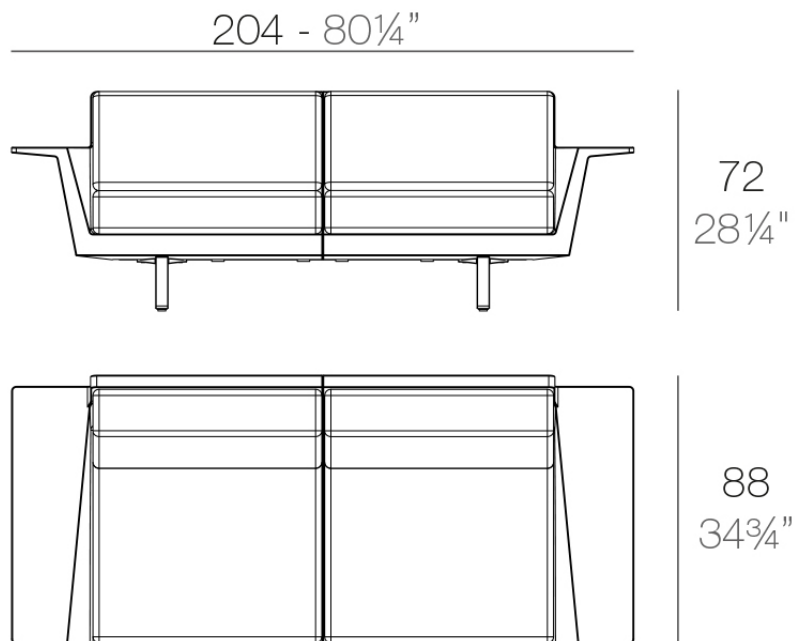

Delta sofa 2 seat

by Jorge Pensi

The Delta furniture design collection, designed by Jorge Pensi for Vondom. Is made to fit in with exterior or interior contemporary spaces.

Info

Description

Modular sofa made of polyethylene resin by rotational moulding with tubular structure made of aluminium and legs made of cast aluminium. 100% Recyclable. Item suitable for indoor and outdoor use. Available in different finishes.

Weight: 50.11 Kg

DELTA Sofá Modular 2 plazas
DELTA Sectinal Sofa 2 seats

Finishes

finishes

Basic

Ref. 76009

Matt Polyethylene

Lacquered