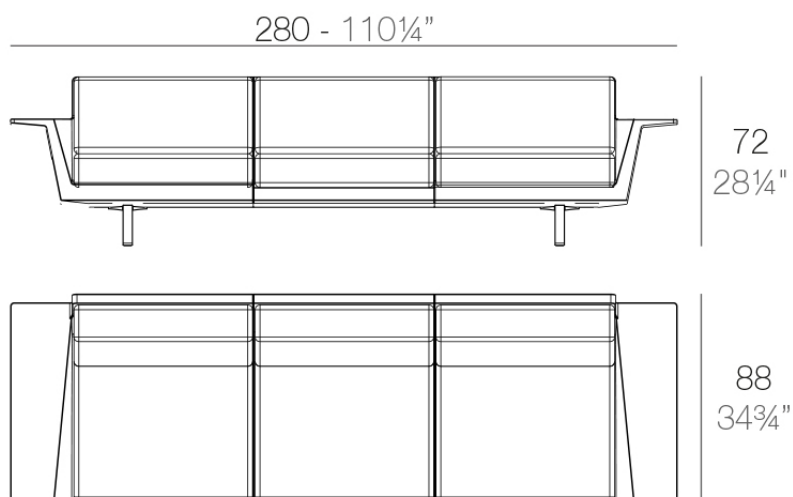

Delta sofa 3 seat

by Jorge Pensi

The Delta furniture design collection, designed by Jorge Pensi for Vondom. Is made to fit in with exterior or interior contemporary spaces.

Info

Description

Modular sofa made of polyethylene resin by rotational moulding with tubular structure made of aluminium and legs made of cast aluminium. 100% Recyclable. Item suitable for indoor and outdoor use. Available in different finishes.

Weight: 71.25 Kg

DELTA Sofá Modular 3 plazas
DELTA Sectinal Sofa 3 seats

Finishes

finishes

Basic

Ref. 76010

Matt Polyethylene

Lacquered