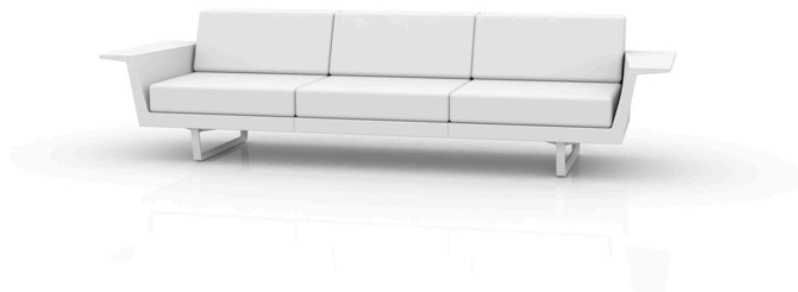

Delta sofa 3 seat

by Jorge Pensi

The Delta furniture design collection, designed by Jorge Pensi for Vondom. Is made to fit in with exterior or interior contemporary spaces.

Info

Description

Modular sofa made of polyethylene resin by rotational moulding with tubular structure made of aluminium and legs made of cast aluminium. 100% Recyclable. Item suitable for indoor and outdoor use. Available in different finishes.

Weight: 71.25 Kg

DELTA Sofá Modular 3 plazas
DELTA Sectinal Sofa 3 seats

Finishes

finishes

Basic

Ref. 76010

Matt Polyethylene

Lacquered