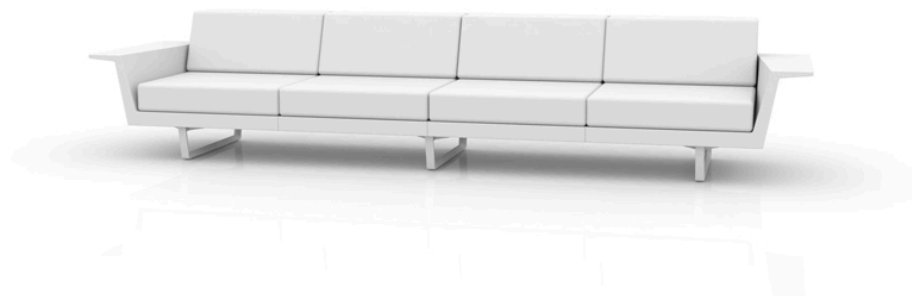

Delta sofa 4 seat

by Jorge Pensi

The Delta furniture design collection, designed by Jorge Pensi for Vondom. Is made to fit in with exterior or interior contemporary spaces.

Info

Description

Modular sofa made of polyethylene resin by rotational moulding with tubular structure made of aluminium and legs made of cast aluminium. 100% Recyclable. Item suitable for indoor and outdoor use. Available in different finishes.

Weight: 105.06 Kg

DELTA Sofá Modular 4 plazas
DELTA Sectinal Sofa 4 seats

Finishes

finishes

Basic

Ref. 76011

Matt Polyethylene

Lacquered