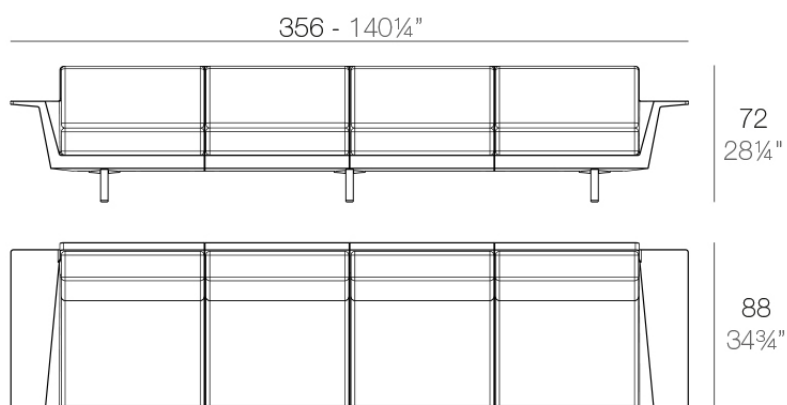

Delta sofa 4 seat

by Jorge Pensi

The Delta furniture design collection, designed by Jorge Pensi for Vondom. Is made to fit in with exterior or interior contemporary spaces.

Info

Description

Modular sofa made of polyethylene resin by rotational moulding with tubular structure made of aluminium and legs made of cast aluminium. 100% Recyclable. Item suitable for indoor and outdoor use. Available in different finishes.

Weight: 105.06 Kg

DELTA Sofá Modular 4 plazas
DELTA Sectinal Sofa 4 seats

Finishes

finishes

Basic

Ref. 76011

Matt Polyethylene

Lacquered