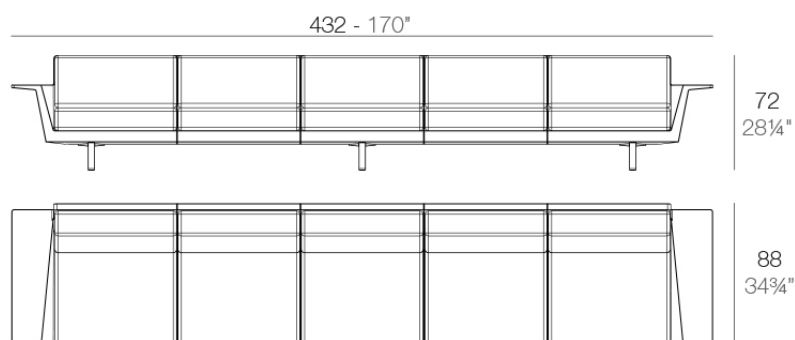

Info

Description

Modular sofa made of polyethylene resin by rotational moulding with tubular structure made of aluminium and legs made of cast aluminium. 100% Recyclable. Item suitable for indoor and outdoor use. Available in different finishes.

Weight: 118.26 Kg

DELTA Sofá Modular 5 plazas
DELTA Sectinal Sofa 5 seats