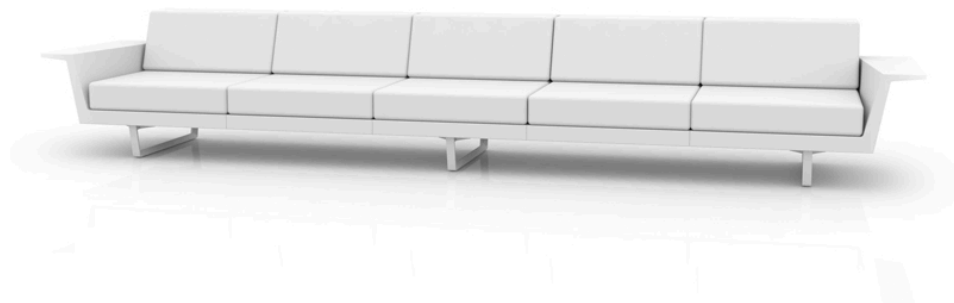

Delta sofa 5 seat

by Jorge Pensi

The Delta furniture design collection, designed by Jorge Pensi for Vondom. Is made to fit in with exterior or interior contemporary spaces.

Info

Description

Modular sofa made of polyethylene resin by rotational moulding with tubular structure made of aluminium and legs made of cast aluminium. 100% Recyclable. Item suitable for indoor and outdoor use. Available in different finishes.

Weight: 118.26 Kg

DELTA Sofá Modular 5 plazas
DELTA Sectinal Sofa 5 seats

Finishes

finishes

Basic

Ref. 76012

Matt Polyethylene

Lacquered