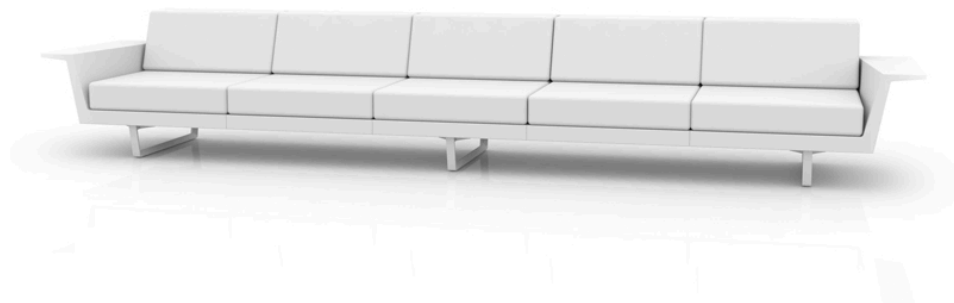

## Delta sofa 5 seat

by Jorge Pensi

The Delta furniture design collection, designed by Jorge Pensi for Vondom. Is made to fit in with exterior or interior contemporary spaces.

### Description

Modular sofa made of polyethylene resin by rotational moulding with tubular structure made of aluminium and legs made of cast aluminium. 100% Recyclable. Item suitable for indoor and outdoor use. Available in different finishes.

Weight: 118.26 Kg

DELTA Sofá Modular 5 plazas  
DELTA Sectinal Sofa 5 seats