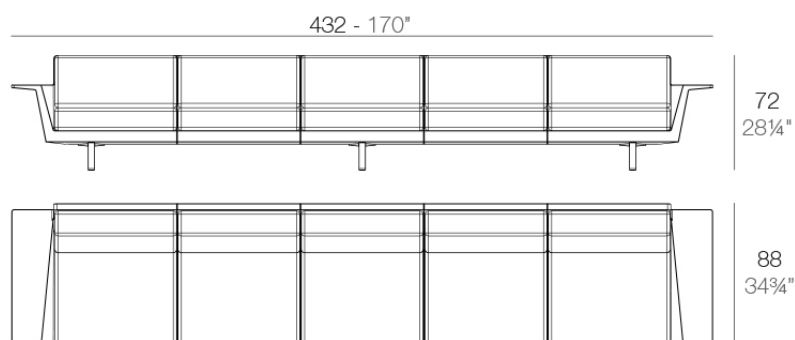

Delta sofa 5 seat

by Jorge Pensi

The Delta furniture design collection, designed by Jorge Pensi for Vondom. Is made to fit in with exterior or interior contemporary spaces.

Info

Description

Modular sofa made of polyethylene resin by rotational moulding with tubular structure made of aluminium and legs made of cast aluminium. 100% Recyclable. Item suitable for indoor and outdoor use. Available in different finishes.

Weight: 118.26 Kg

DELTA Sofá Modular 5 plazas
DELTA Sectinal Sofa 5 seats

Finishes

finishes

Basic

Ref. 76012

Matt Polyethylene

Lacquered