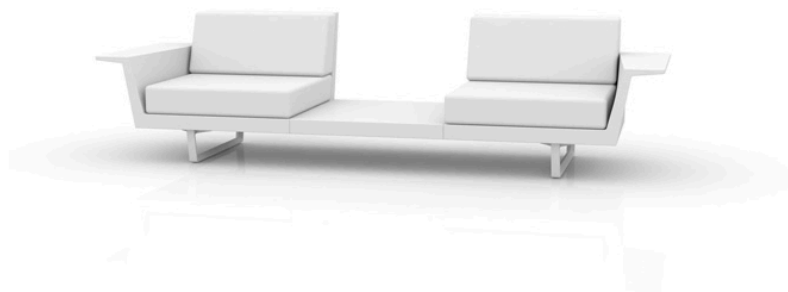

## Delta sofa 2 seat+table

by Jorge Pensi

The Delta furniture design collection, designed by Jorge Pensi for Vondom. Is made to fit in with exterior or interior contemporary spaces.

### Description

Modular sofa made of polyethylene resin by rotational moulding with tubular structure made of aluminium and legs made of cast aluminium. 100% Recyclable. Item suitable for indoor and outdoor use. Available in different finishes.

Weight: 62.17 Kg

DELTA Sofá 2 plazas + mesa

DELTA Sofa 2 seats + table