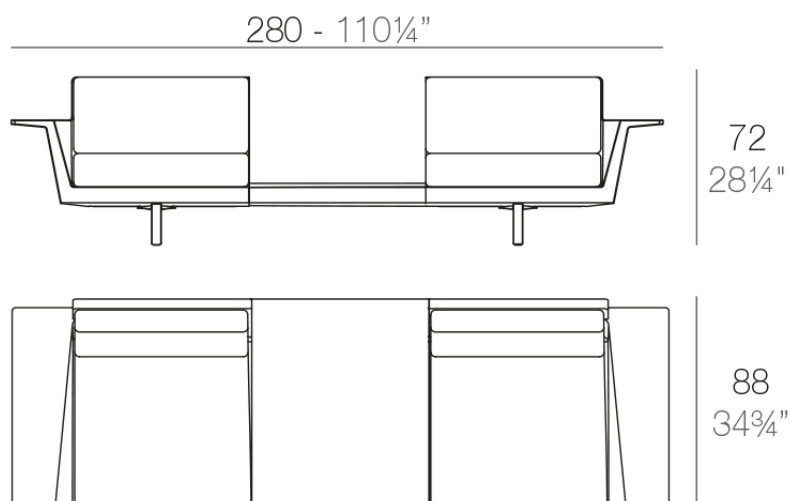

## Delta sofa 2 seat+table

by Jorge Pensi

The Delta furniture design collection, designed by Jorge Pensi for Vondom. Is made to fit in with exterior or interior contemporary spaces.

### Description

Modular sofa made of polyethylene resin by rotational moulding with tubular structure made of aluminium and legs made of cast aluminium. 100% Recyclable. Item suitable for indoor and outdoor use. Available in different finishes.

Weight: 62.17 Kg

DELTA Sofá 2 plazas + mesa

DELTA Sofa 2 seats + table