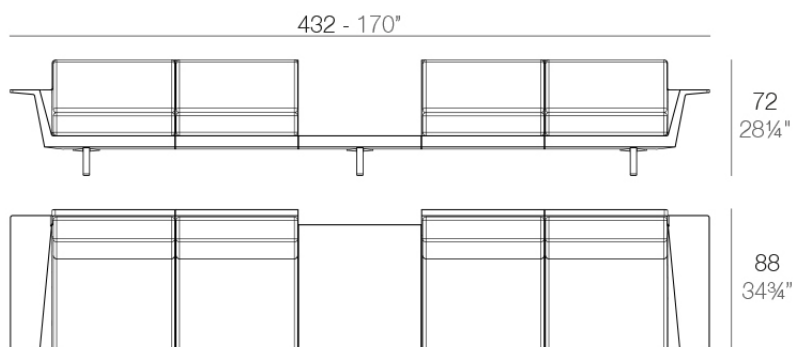

### Description

Modular sofa made of polyethylene resin by rotational moulding with tubular structure made of aluminium and legs made of cast aluminium. 100% Recyclable. Item suitable for indoor and outdoor use. Available in different finishes.

Weight: 109.18 Kg

DELTA Sofá 4 plazas + mesa  
DELTA Sofa 4 seats + table