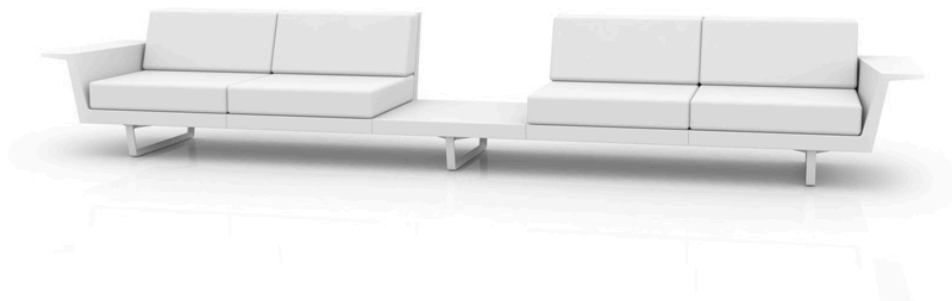

## Delta sofa 4 seat+table

by Jorge Pensi

The Delta furniture design collection, designed by Jorge Pensi for Vondom. Is made to fit in with exterior or interior contemporary spaces.

### Description

Modular sofa made of polyethylene resin by rotational moulding with tubular structure made of aluminium and legs made of cast aluminium. 100% Recyclable. Item suitable for indoor and outdoor use. Available in different finishes.

Weight: 109.18 Kg

DELTA Sofá 4 plazas + mesa  
DELTA Sofa 4 seats + table