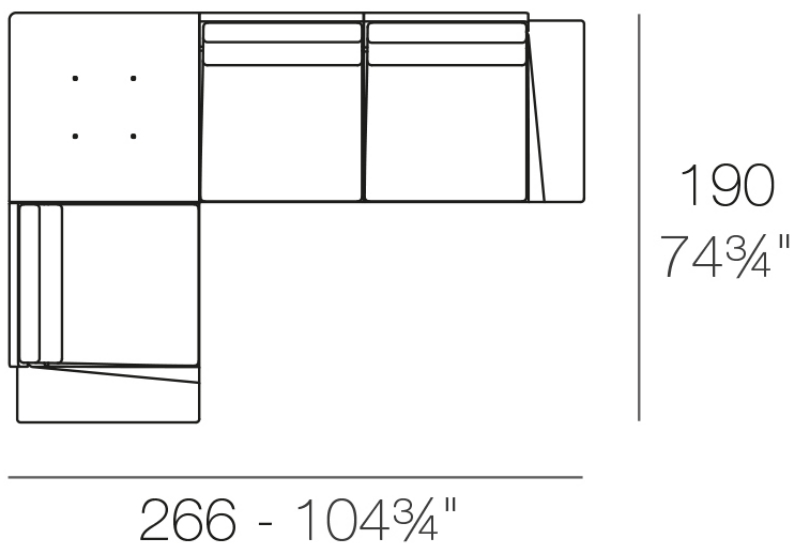

Delta corner sofa 3 seat right

by Jorge Pensi

The Delta furniture design collection, designed by Jorge Pensi for Vondom. Is made to fit in with exterior or interior contemporary spaces.

Info

Description

Modular sofa made of polyethylene resin by rotational moulding with tubular structure made of aluminium and legs made of cast aluminium. 100% Recyclable. Item suitable for indoor and outdoor use. Available in different finishes.

Weight: 97.36 Kg

DELTA Sofá 3 plazas - Derecho
DELTA Sofa 3 seats - Right

Finishes

finishes

Basic

Ref. 76016

Matt Polyethylene

Lacquered