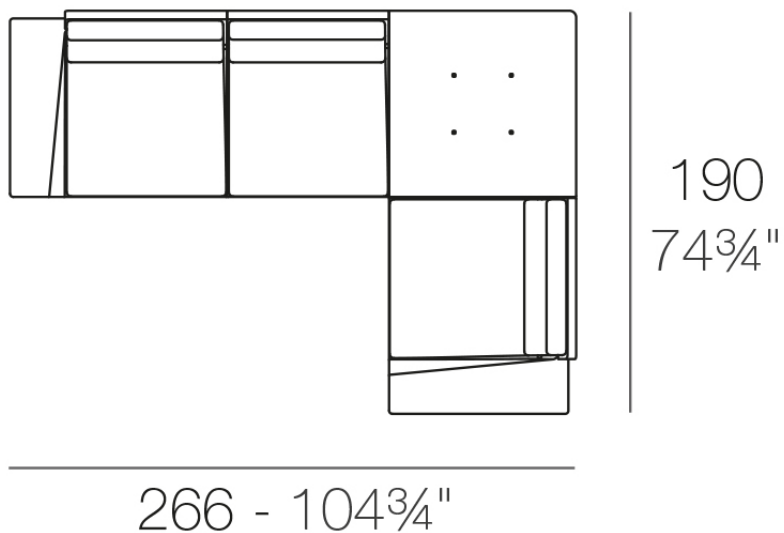

Delta corner sofa 3 seat left

by Jorge Pensi

The Delta furniture design collection, designed by Jorge Pensi for Vondom. Is made to fit in with exterior or interior contemporary spaces.

Info

Description

Modular sofa made of polyethylene resin by rotational moulding with tubular structure made of aluminium and legs made of cast aluminium. 100% Recyclable. Item suitable for indoor and outdoor use. Available in different finishes.

Weight: 93.97 Kg

DELTA Sofá 3 plazas - Izquierdo
DELTA Sofa 3 seats - Left

Finishes

finishes

Basic

Ref. 76017

Matt Polyethylene

Lacquered