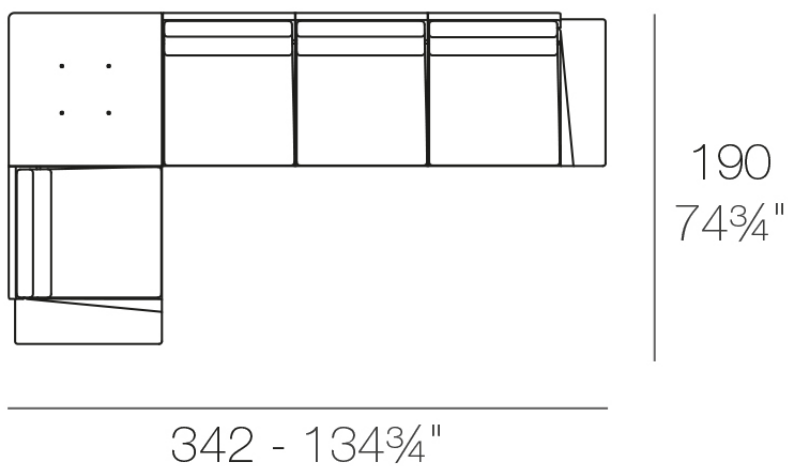

Delta corner sofa right 4 seat

by Jorge Pensi

The Delta furniture design collection, designed by Jorge Pensi for Vondom. Is made to fit in with exterior or interior contemporary spaces.

Info

Description

Modular sofa made of polyethylene resin by rotational moulding with tubular structure made of aluminium and legs made of cast aluminium. 100% Recyclable. Item suitable for indoor and outdoor use. Available in different finishes.

Weight: 115.02 Kg

DELTA Sofá 4 plazas - Derecho
DELTA Sofa 4 seats - Right

Finishes

finishes

Basic

Ref. 76019

Matt Polyethylene

Lacquered