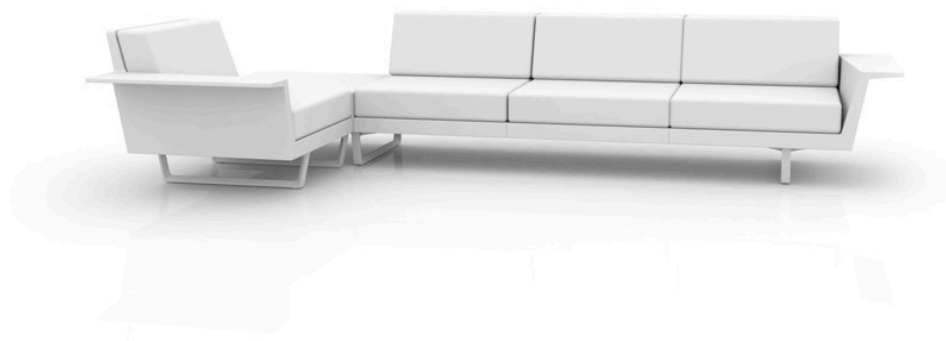

Delta corner sofa right 4 seat

by Jorge Pensi

The Delta furniture design collection, designed by Jorge Pensi for Vondom. Is made to fit in with exterior or interior contemporary spaces.

Info

Description

Modular sofa made of polyethylene resin by rotational moulding with tubular structure made of aluminium and legs made of cast aluminium. 100% Recyclable. Item suitable for indoor and outdoor use. Available in different finishes.

Weight: 115.02 Kg

DELTA Sofá 4 plazas - Derecho
DELTA Sofa 4 seats - Right

Finishes

finishes

Basic

Ref. 76019

Matt Polyethylene

Lacquered