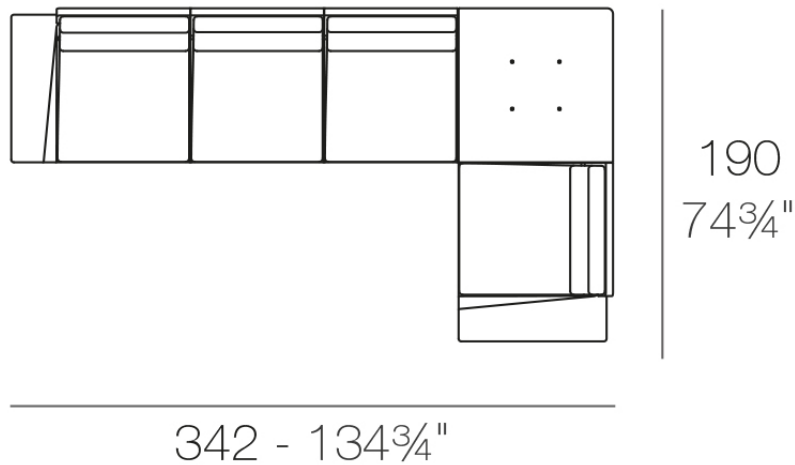

Delta corner sofa left 4 seat

by Jorge Pensi

The Delta furniture design collection, designed by Jorge Pensi for Vondom. Is made to fit in with exterior or interior contemporary spaces.

Info

Description

Modular sofa made of polyethylene resin by rotational moulding with tubular structure made of aluminium and legs made of cast aluminium. 100% Recyclable. Item suitable for indoor and outdoor use. Available in different finishes.

Weight: 115.02 Kg

DELTA Sofá 4 plazas - Izquierdo
DELTA Sofa 4 seats - Left

Finishes

finishes

Basic

Ref. 76020

Matt Polyethylene

Lacquered