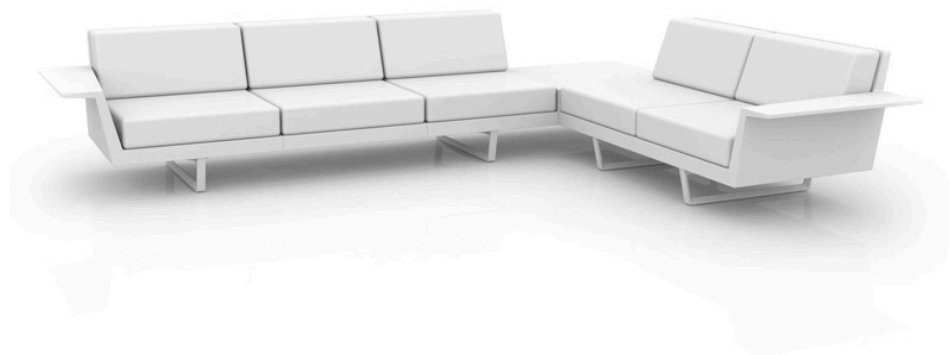

Delta corner sofa left 5 seat

by Jorge Pensi

The Delta furniture design collection, designed by Jorge Pensi for Vondom. Is made to fit in with exterior or interior contemporary spaces.

Info

Description

Modular sofa made of polyethylene resin by rotational moulding with tubular structure made of aluminium and legs made of cast aluminium. 100% Recyclable. Item suitable for indoor and outdoor use. Available in different finishes.

Weight: 136.22 Kg

DELTA Sofá 5 plazas - Izquierdo
DELTA Sofa 5 seats - Left

Finishes

finishes

Basic

Ref. 76022

Matt Polyethylene

Lacquered