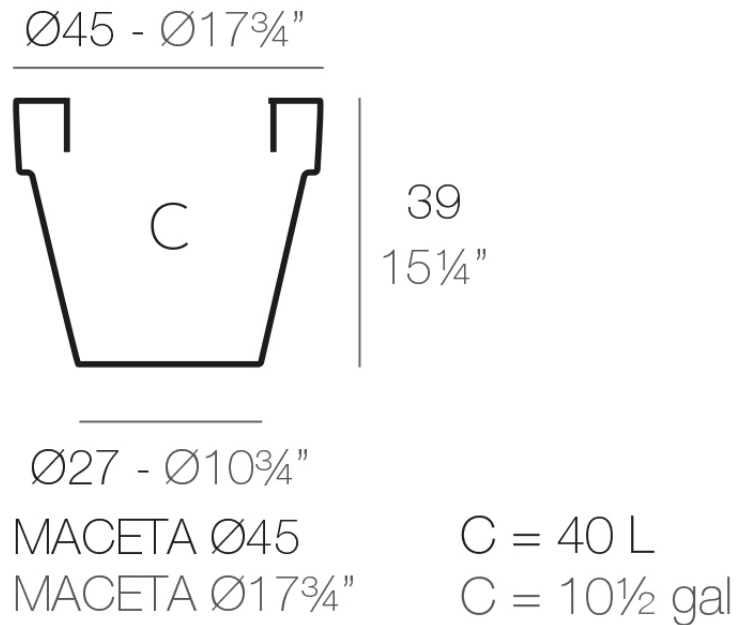

Info

Description

Pot made of polyethylene resin by rotational moulding. 100% Recyclable. Item suitable for indoor and outdoor use. Available in different finishes.

Weight: 0.5 Kg

Finishes

finishes

SIMPLE

Ref. 40145