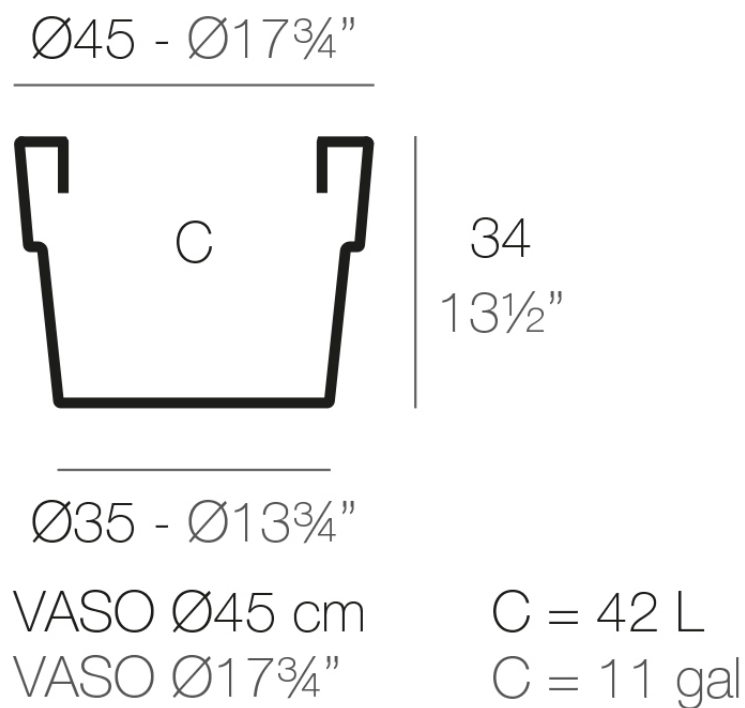

Info

Description

Pot made of polyethylene resin by rotational moulding. 100% Recyclable. Item suitable for indoor and outdoor use. Available in different finishes.

Weight: 0.5 Kg

Finishes

finishes

SIMPLE

Ref. 40245