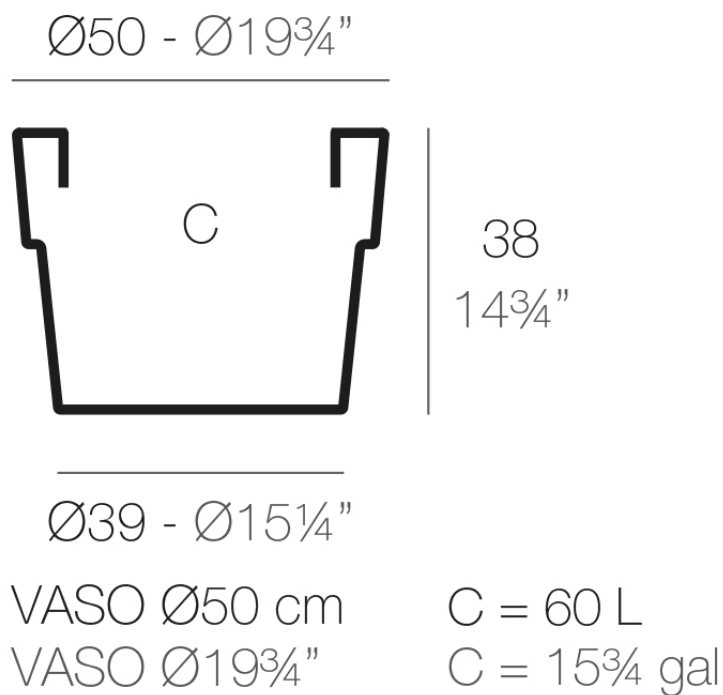

### Description

Pot made of polyethylene resin by rotational moulding. 100% Recyclable. Item suitable for indoor and outdoor use. Available in different finishes.

Weight: 1.3 Kg