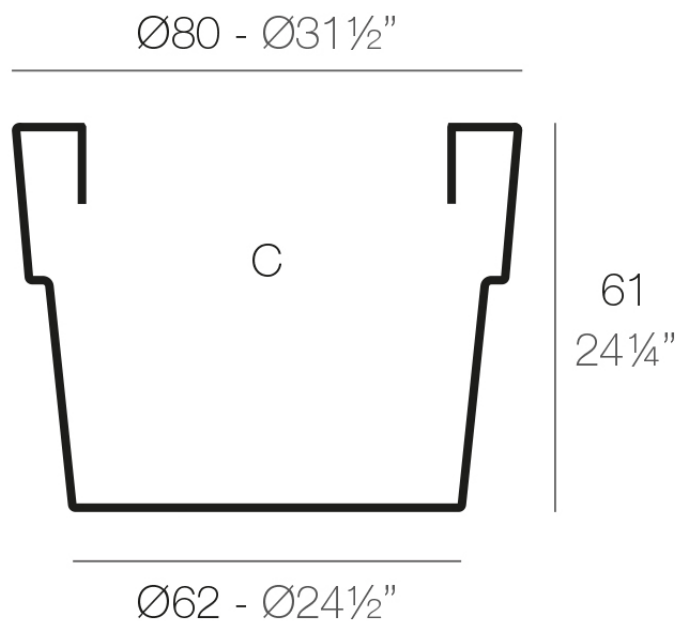

## Description

Pot made of polyethylene resin by rotational moulding. 100% Recyclable. Item suitable for indoor and outdoor use. Available in different finishes.

Weight: 8.5 Kg

VASO Ø80 cm

C = 230 L

VASO Ø31½"

C = 60¾ gal