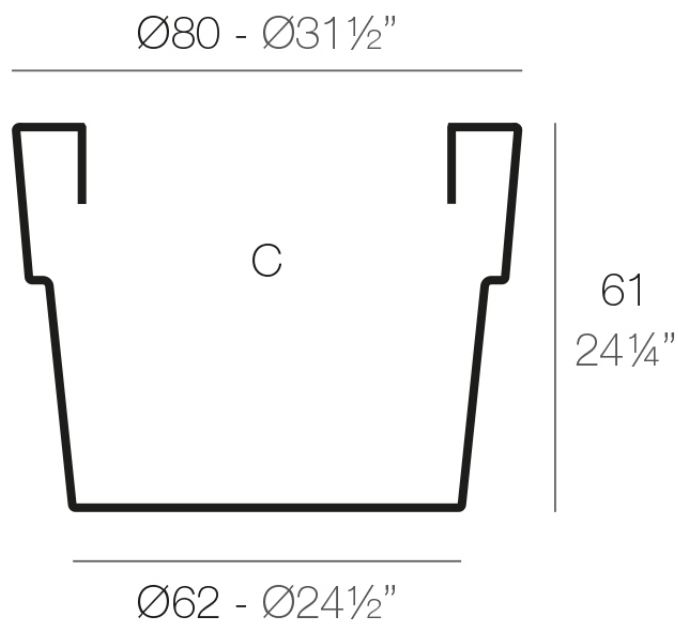

Info

Description

Pot made of polyethylene resin by rotational moulding. 100% Recyclable. Item suitable for indoor and outdoor use. Available in different finishes.

Weight: 8.5 Kg

VASO $\text{Ø}80$ cm

C = 230 L

VASO $\text{Ø}31\frac{1}{2}"$

C = 60 $\frac{3}{4}$ gal

Finishes

finishes

SIMPLE

Ref. 40280

crema

green