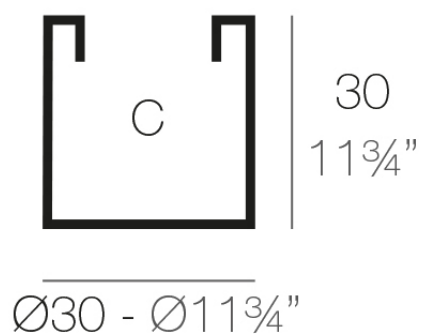

Products / Planters / Cylinder Pot ø30x30

Cylinder pot ø30x30

The most extensive collection of indoor and outdoor planters designed by Studio Vondom. Timeless and minimalist designs that allow you to create unique and original atmospheres for homes, restaurants and any space.

Info

Description

Pot made of polyethylene resin by rotational moulding. 100% Recyclable. Item suitable for indoor and outdoor use. Available in different finishes.

Weight: 1.2 Kg

CILINDRO Ø30 C = 20 L 30 cm
CYLINDER Ø11³/₄" C = 5½ gal 11³/₄"