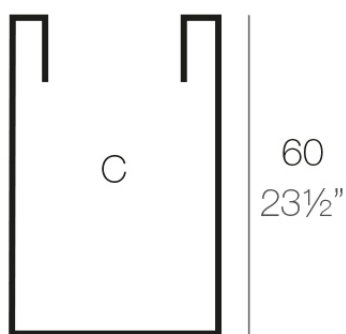

Products / Planters / High Cylinder Pot ø40x60

High cylinder pot ø40x60

The most extensive collection of indoor and outdoor planters designed by Studio Vondom. Timeless and minimalist designs that allow you to create unique and original atmospheres for homes, restaurants and any space.

Info

Description

Pot made of polyethylene resin by rotational moulding. 100% Recyclable. Item suitable for indoor and outdoor use. Available in different finishes.

Weight: 3.3 Kg

Ø40 - Ø15³/₄"

CILINDRO ALTO Ø40 x 60cm C = 75 L
HIGH CYLINDER Ø15³/₄" x 23¹/₂" C = 19³/₄ gal