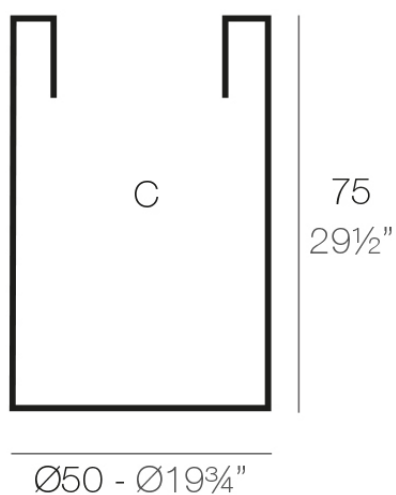

Products / Planters / High Cylinder Pot ø50x75

High cylinder pot ø50x75

The most extensive collection of indoor and outdoor planters designed by Studio Vondom. Timeless and minimalist designs that allow you to create unique and original atmospheres for homes, restaurants and any space.

Info

Description

Pot made of polyethylene resin by rotational moulding. 100% Recyclable. Item suitable for indoor and outdoor use. Available in different finishes.

Weight: 5.5 Kg

CILINDRO ALTO Ø50 x 75cm
HIGH CYLINDER Ø19³/₄" x 29¹/₂"