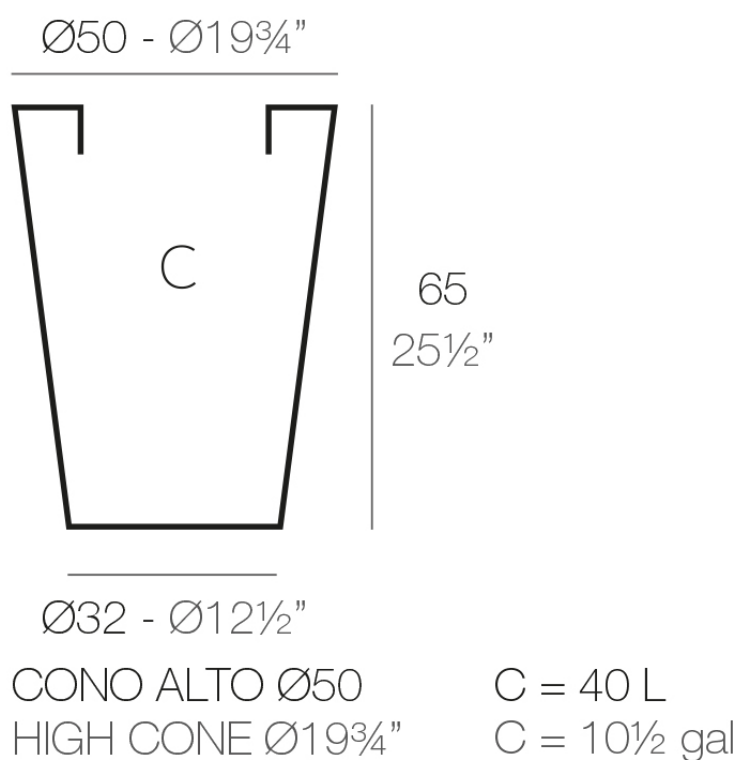

## Description

Pot made of polyethylene resin by rotational moulding. 100% Recyclable. Item suitable for indoor and outdoor use. Available in different finishes.

Weight: 2.05 Kg