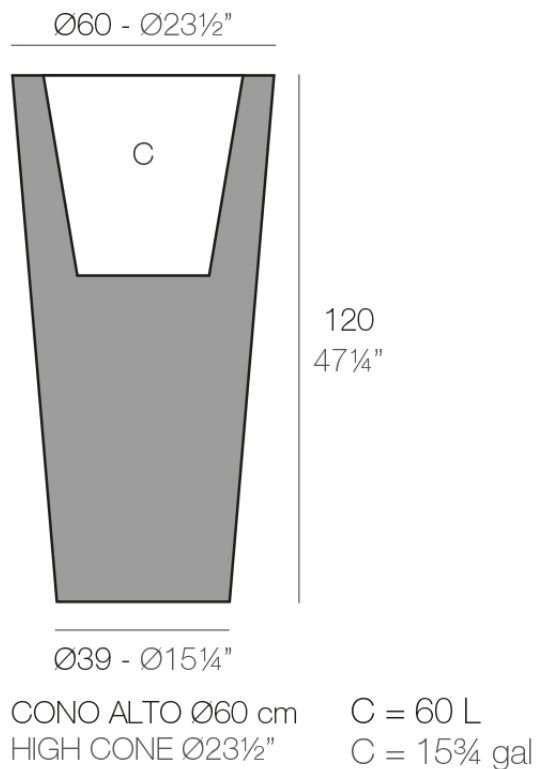

### Description

Pot made of polyethylene resin by rotational moulding. 100% Recyclable. Item suitable for indoor and outdoor use. Available in different finishes.

Weight: 13 Kg