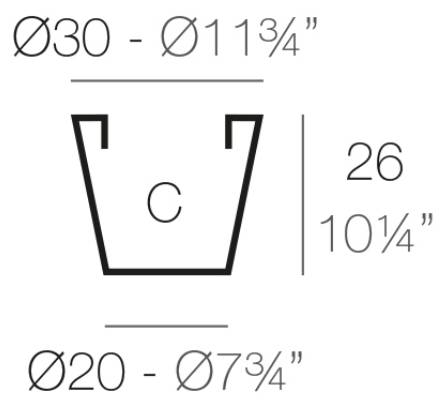

## Description

Pot made of polyethylene resin by rotational moulding. 100% Recyclable. Item suitable for indoor and outdoor use. Available in different finishes.

Weight: 0.16 Kg

CONO Ø30 cm

C = 12 L

CONO Ø1 1 3/4"