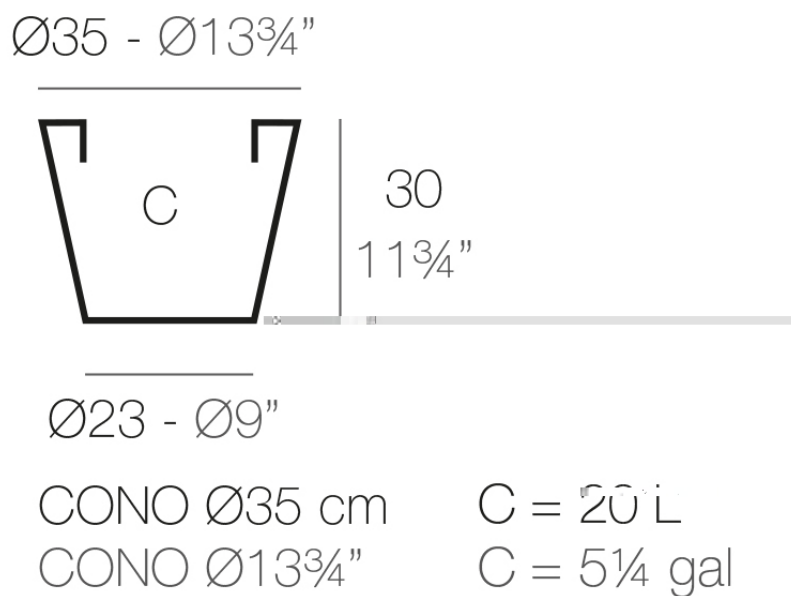

Info

Description

Pot made of polyethylene resin by rotational moulding. 100% Recyclable. Item suitable for indoor and outdoor use. Available in different finishes.

Weight: 0.28 Kg