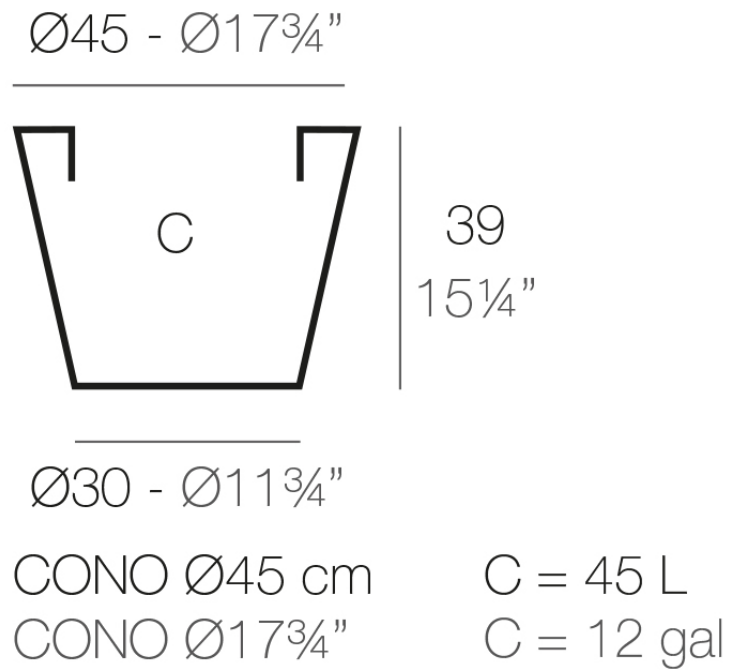

Info

Description

Pot made of polyethylene resin by rotational moulding. 100% Recyclable. Item suitable for indoor and outdoor use. Available in different finishes.

Weight: 0.53 Kg