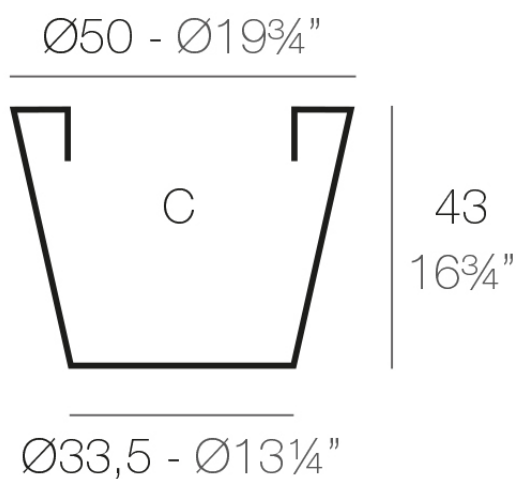

Products / Planters / Cone Pot ø50x43

Cone pot ø50x43

The most extensive collection of indoor and outdoor planters designed by Studio Vondom. Timeless and minimalist designs that allow you to create unique and original atmospheres for homes, restaurants and any space.

Info

Description

Pot made of polyethylene resin by rotational moulding. 100% Recyclable. Item suitable for indoor and outdoor use. Available in different finishes.

Weight: 1.45 Kg

CONO Ø50 cm
CONO Ø19 $\frac{3}{4}"$