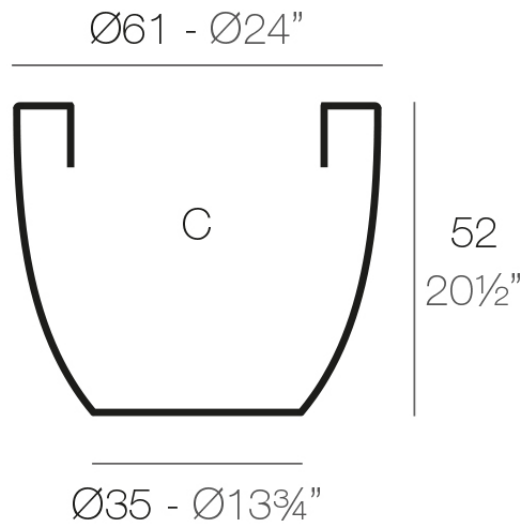

Products / Planters / Bowl Pot ø60x52

## Description

Pot made of polyethylene resin by rotational moulding. 100% Recyclable. Item suitable for indoor and outdoor use. Available in different finishes.

Weight: 4.2 Kg

CUENCO  $\text{Ø}60$  cm  
BOWL  $\text{Ø}23\frac{1}{2}''$

C = 120 L  
C =  $31\frac{3}{4}$  gal