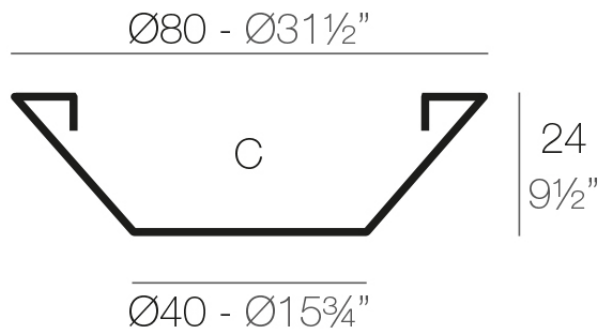

Products / Planters / Centre Pot ø80x24

Centre pot ø80x24

The most extensive collection of indoor and outdoor planters designed by Studio Vondom. Timeless and minimalist designs that allow you to create unique and original atmospheres for homes, restaurants and any space.

Info

Description

Pot made of polyethylene resin by rotational moulding. 100% Recyclable. Item suitable for indoor and outdoor use. Available in different finishes.

Weight: 3.2 Kg

CENTRO $\text{Ø}80$
CENTRE $\text{Ø}31\frac{1}{2}"$