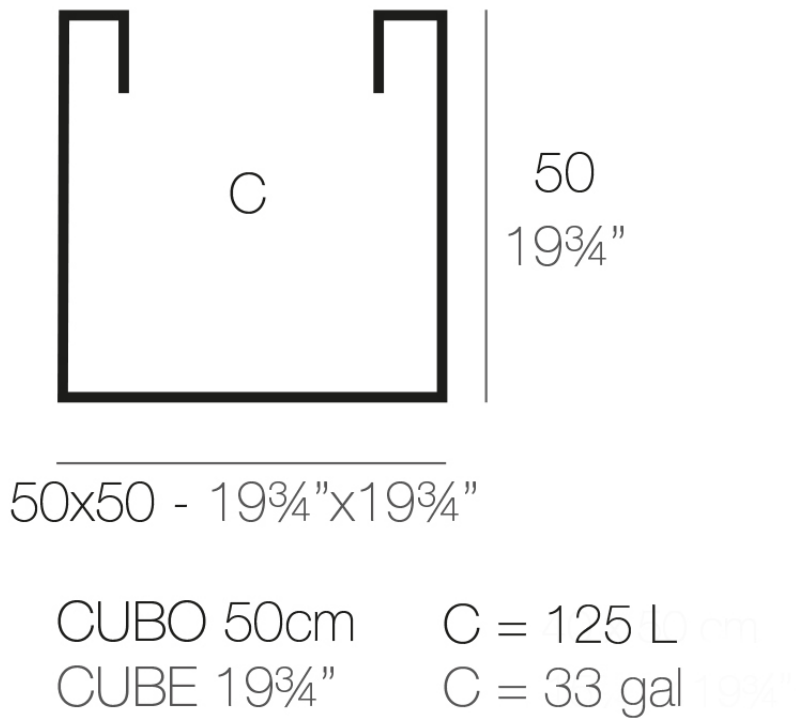

Info

Description

Pot made of polyethylene resin by rotational moulding. 100% Recyclable. Item suitable for indoor and outdoor use. Available in different finishes.

Weight: 7.5 Kg

Finishes

finishes

SIMPLE

Ref. 41350