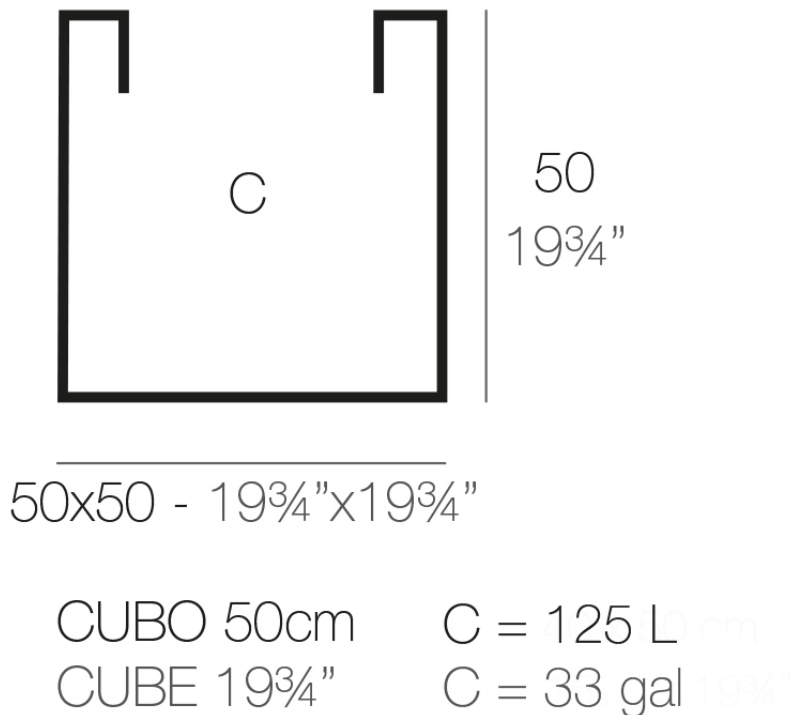

Info

Description

Pot made of polyethylene resin by rotational moulding. 100% Recyclable. Item suitable for indoor and outdoor use. Available in different finishes.

Weight: 7.5 Kg

Finishes

finishes

SIMPLE

Ref. 41350