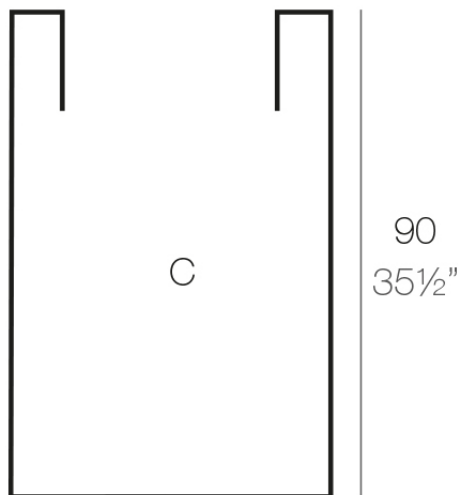

Info

Description

Pot made of polyethylene resin by rotational moulding. 100% Recyclable. Item suitable for indoor and outdoor use. Available in different finishes.

Weight: 13 Kg

60x60 - 23 1/2" x 23 1/2"

CUBO ALTO 60 x 90 cm C = 320 L x 90 cm

HIGH CONE 23 1/2" X 35 1/2" C = 84 1/2 gal x 35 1/2"

Finishes

finishes

SIMPLE
Ref. 41460

crema

green

purjai red

ice