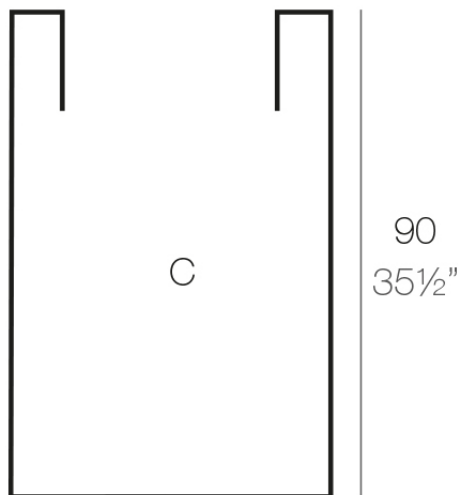

Info

Description

Pot made of polyethylene resin by rotational moulding. 100% Recyclable. Item suitable for indoor and outdoor use. Available in different finishes.

Weight: 13 Kg

60x60 - 23½"x23½"

CUBO ALTO 60 x 90 cm

HIGH CONE 23½" X 35½"

C = 320 L x 90 cm

C = 84½ gal x 35½"

Finishes

finishes

SIMPLE

Ref. 41460

green