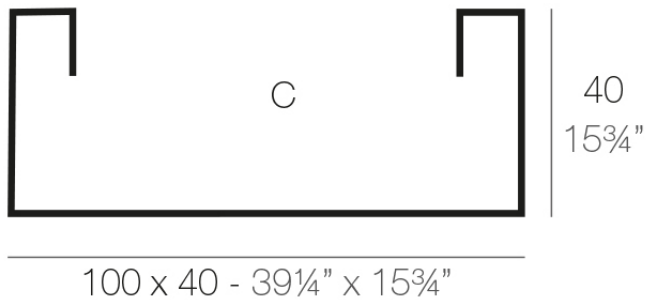

Info

Description

Pot made of polyethylene resin by rotational moulding. 100% Recyclable. Item suitable for indoor and outdoor use. Available in different finishes.

Weight: 9 Kg

JARDINERA 100 x 40 cm	C = 160 L x 40 cm
JARDINIÈRE 39 1/4" x 15 3/4"	C = 42 1/2 gal 1/2" x 15 3/4"