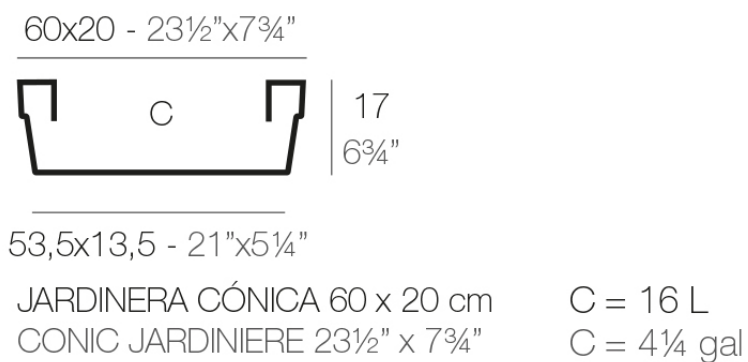

Info

Description

Pot made of polyethylene resin by rotational moulding. 100% Recyclable. Item suitable for indoor and outdoor use. Available in different finishes.

Weight: 0.35 Kg

Finishes

finishes

SIMPLE

Ref. 41720