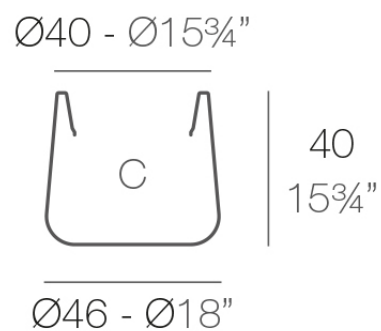

Info

Description

Pot made of polyethylene resin by rotational moulding. 100% Recyclable. Item suitable for indoor and outdoor use. Available in different finishes.

Weight: 3 Kg

ULM redonda Ø46 cm

C = 58 L

ULM round Ø18"

C = 15¼ gal

Finishes

finishes

SIMPLE

Ref. 42207

white 2001

ecru 2003

tortora 2004