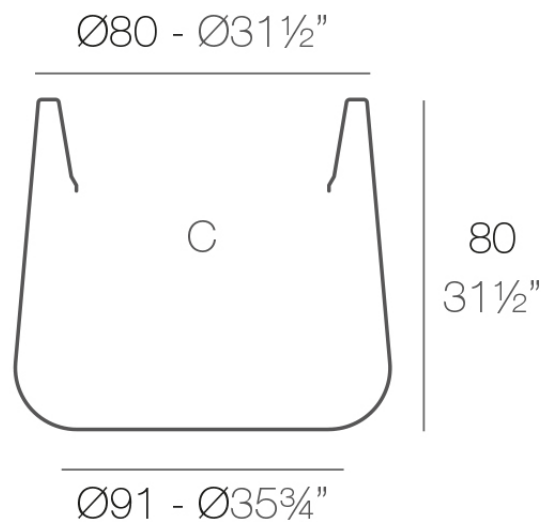

Info

Description

Pot made of polyethylene resin by rotational moulding. 100% Recyclable. Item suitable for indoor and outdoor use. Available in different finishes.

Weight: 16.3 Kg

ULM redonda $\text{Ø}91$ cm

ULM round $\text{Ø}35\frac{3}{4}"$

C = 210 L

C = $55\frac{1}{2}$ gal

Finishes

finishes

SIMPLE Ref. 42210

white 2001

ecru 2003