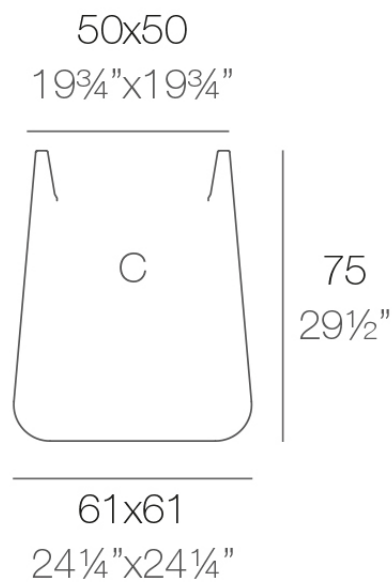

### Description

Pot made of polyethylene resin by rotational moulding. 100% Recyclable. Item suitable for indoor and outdoor use. Available in different finishes.

Weight: 9 Kg

ULM cuadrada alta 61 cm  
ULM square high 24<sup>1</sup>/<sub>4</sub>"

C = 201 L  
C = 53<sup>1</sup>/<sub>4</sub> gal