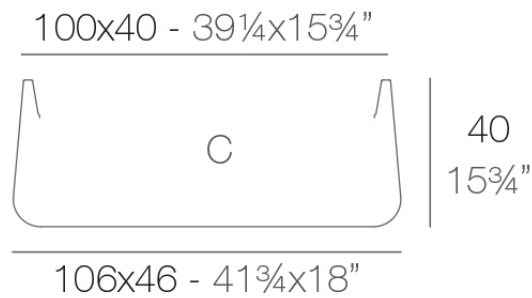

Info

Description

Pot made of polyethylene resin by rotational moulding. 100% Recyclable. Item suitable for indoor and outdoor use. Available in different finishes.

Weight: 9 Kg

ULM Jardinera 46x106 cm

ULM Jardiniere 18x41¾"

C = 165 L

C = 43½ gal