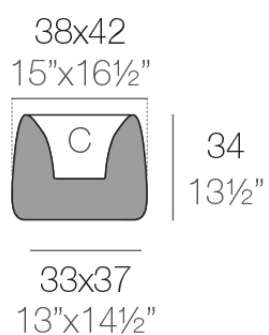

Info

Description

Weight: 2.5 Kg

ORGANIC cuadrada 38x42 cm
ORGANIC square 15"x16½"

C = 70 L
C = 18½ gal

Finishes

finishes

Basic