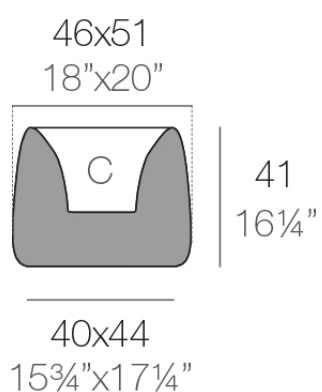

## Organic square planter 46x51x40

The most extensive collection of indoor and outdoor planters designed by Studio Vondom. Timeless and minimalist designs that allow you to create unique and original atmospheres for homes, restaurants and any space.

### Description

Weight: 4.1 Kg

ORGANIC cuadrada 46x51 cm

C = 12 L

ORGANIC square 18"x20"

C = 3 1/4 gal