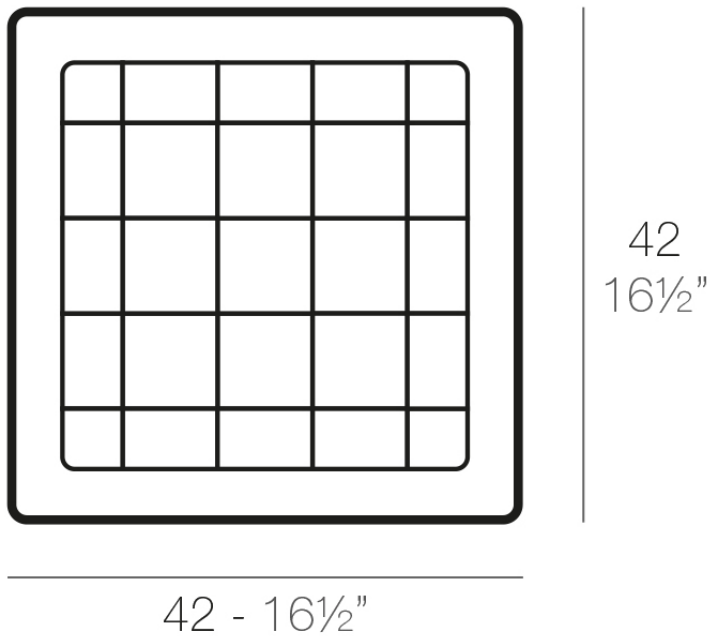

Products / Planters / Square Tray 42x42

Square tray 42x42

Info

Description

Pot made of polyethylene resin by rotational moulding. 100% Recyclable. Item suitable for indoor and outdoor use. Available in different finishes.

Weight: 0.15 Kg

PLATO CUADRADO 42 cm
SQUARE PLATE 16½"

Finishes

finishes

SIMPLE

Ref. 42942

purjai red

white