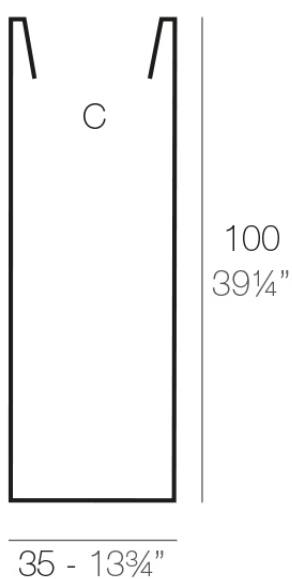

Info

Description

Weight: 9 Kg

TORRE CUADRADA Ø35 cm
SQUARE TOWER Ø13 3/4"

C = 122 L x 100 cm
C = 32 gal 1 1/2" x 39 1/4"

Finishes

finishes

SIMPLE