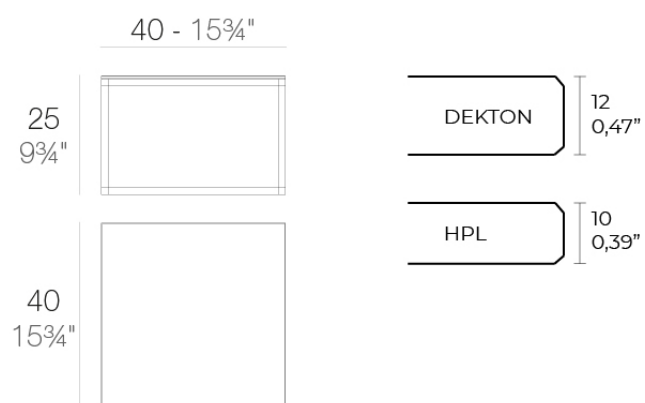

Products / Low Tables / Pixel Table 40x40x25

Pixel table 40x40x25

by Ramón Esteve

The Pixel outdoor sofa collection, designed by Ramón Esteve for Vondom, is inspired by the **small elements of colour that make up an image**, looking to connect the piece with the numerous possible outcomes that are generated as a result of how it is arranged.

Info

Description

Item suitable for indoor and outdoor use.

Weight: 4.11 Kg

PIXEL Mesa Baja 40x40x25
PIXEL Low Table 15³/₄x15³/₄x9³/₄

Finishes

finishes

LACQUERED + HPL