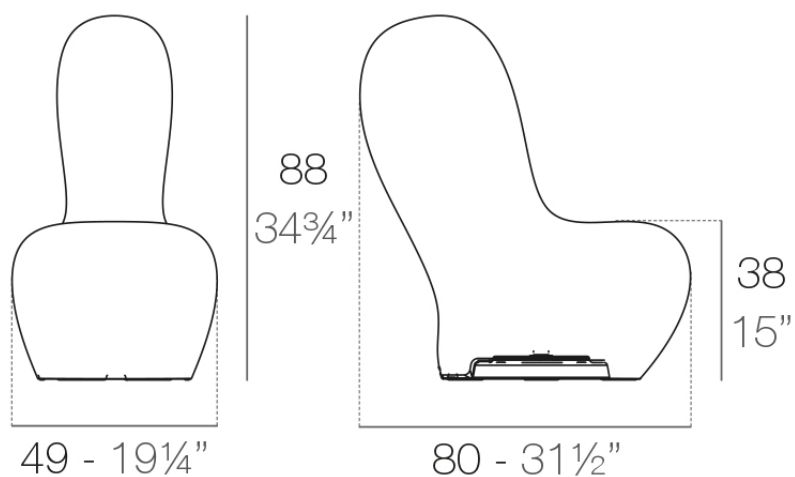

### Description

Made of polyethylene resin by rotational moulding. 100% Recyclable. Item suitable for indoor and outdoor use. Available in different finishes.

Weight: 23.19 Kg

SABINAS Lámpara Low  
Sabinas Low Lamp