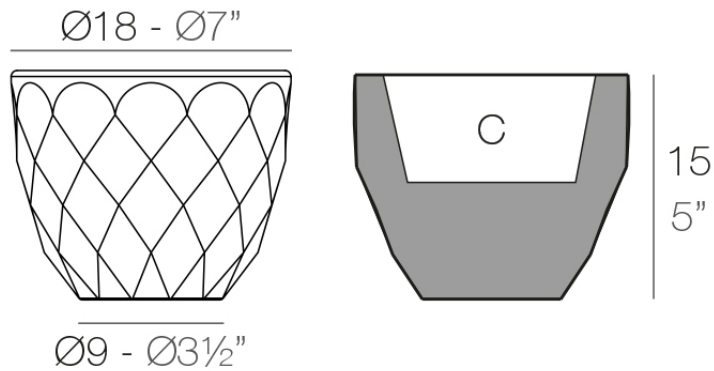

Products / Planters / Vases Nano Planter ø18x15

Vases nano planter ø18x15

by JM Ferrero

VASES Collection, is made up of flowerpots, furniture and lighting designed by the Valencian designer JM Ferrero. It's shapes were inspired by diamond cutting, producing pieces of clear-cut shapes and great style, creating a big visual impact.

Info

Description

Pot made of polyethylene resin by rotational moulding. 100% Recyclable. Item suitable for indoor and outdoor use. Available in different finishes.

Weight: 0.4 Kg

VASES Nano Ø18 x 15 cm

VASES Nano Ø7" x 5"