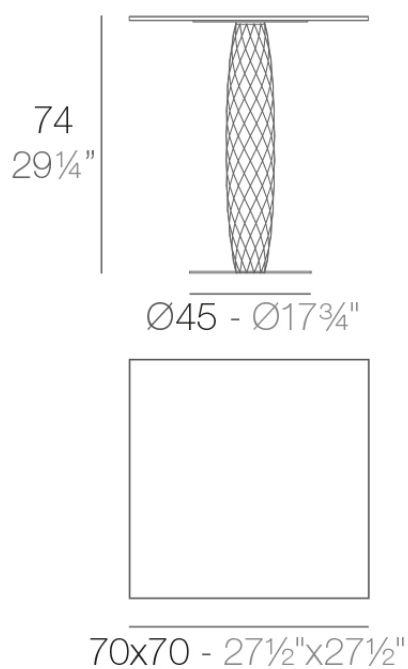

Vases table 70x70x74

by JM Ferrero

VASES Collection, is made up of flowerpots, furniture and lighting designed by the Valencian designer JM Ferrero. It's shapes were inspired by diamond cutting, producing pieces of clear-cut shapes and great style, creating a big visual impact.

Info

Description

Made of polyethylene resin by rotational moulding. 100% Recyclable. Item suitable for indoor and outdoor use. Available in different finishes.

Weight: 8.7 Kg

VASES Mesa Cuadrada 70x70

VASES Square Dining Table 27 1/2"x27 1/2"