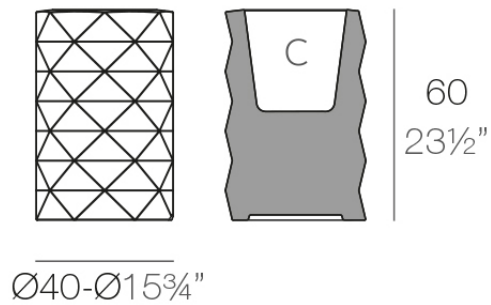

### Description

Made of polyethylene resin by rotational moulding. 100% Recyclable. Item suitable for indoor and outdoor use. Available in different finishes.

Weight: 5.5 Kg

MARQUIS Maceta Ø40x60

C = 23 L 23 cm