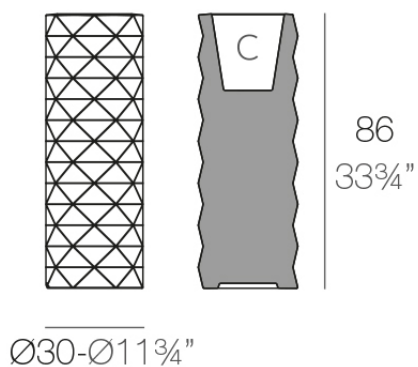

### Description

Made of polyethylene resin by rotational moulding. 100% Recyclable. Item suitable for indoor and outdoor use. Available in different finishes.

Weight: 5 Kg

MARQUIS Maceta Ø30x86

C = 10 L (2.6 gal)