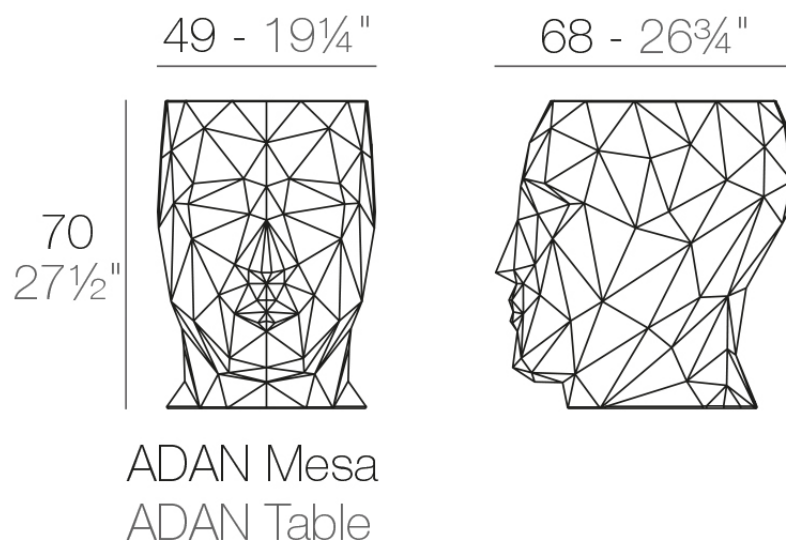

Adan table 49x68x70

by Teresa Sapey

With the Adan collection, Teresa Sapey proposes a reinterpretation of design as a living, changing art. Inspired by the fascinating geometry of a diamond, Adan displays a robust and playful personality that seduces both indoors and outdoors. More than just a decorative object, each piece is a reflection of character and magnetism, evoking the essence of an art that is felt and transforms the environment at every angle.

Info

Description

Made of polyethylene resin by rotational moulding. 100% Recyclable. Item suitable for indoor and outdoor use. Available in different finishes.

Weight: 8.5 Kg

Finishes

finishes

Basic

Ref. 49062