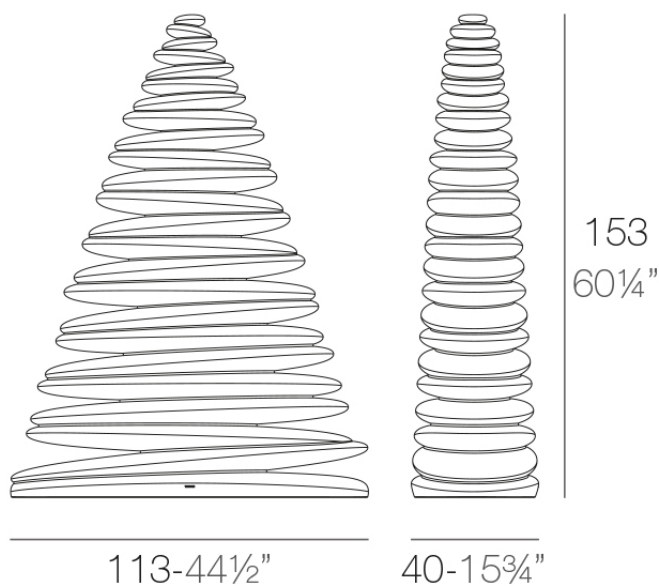

Chrismy 1,5m

by Teresa Sapey

Chrismy is the reinvented Christmas tree by Teresa Sapey for Vondom. Is inspired in **natural, organic and elegant shapes** that rise toward its peak in each of its silhouettes to-and-fro movement.

Info

Description

Made of polyethylene resin by rotational moulding. 100% Recyclable. Item suitable for indoor and outdoor use. Available in different finishes.

Weight: 20.44 Kg

CHRISMY Árbol 150cm
CHRISMY Tree 59"