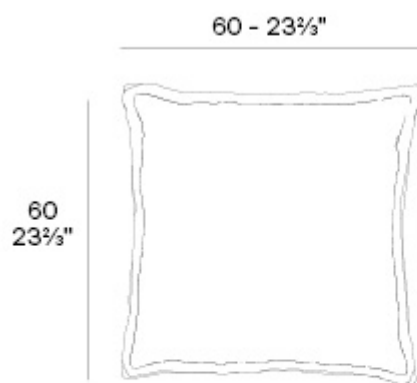

### Description

Weight: 1.65 Kg

Vineyard. Pillow 60x60cm  
Vineyard. Cojín 60x60cm  
50100