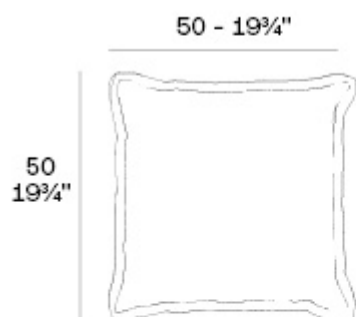

Info

Description

Weight: 1.45 Kg

Vineyard. Pillow 50x50cm
Vineyard. Cojín 50x50cm
50101

Finishes

—
Ref. 50101

brown 10108 baiona

clay 10361 moraira