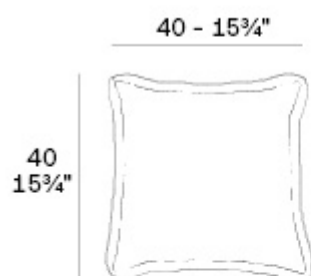

### Description

Weight: 1.1 Kg

Vineyard. Pillow 40x40cm  
Vineyard. Cojin 40x40cm  
50102