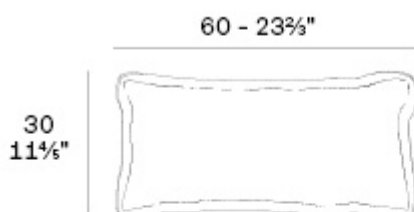

Info

Description

Weight: 1.2 Kg

Vineyard. Pillow 30x60cm
Vineyard. Cojín 30x60cm
50103

Finishes

—

Ref. 50103

clay 10125 calella